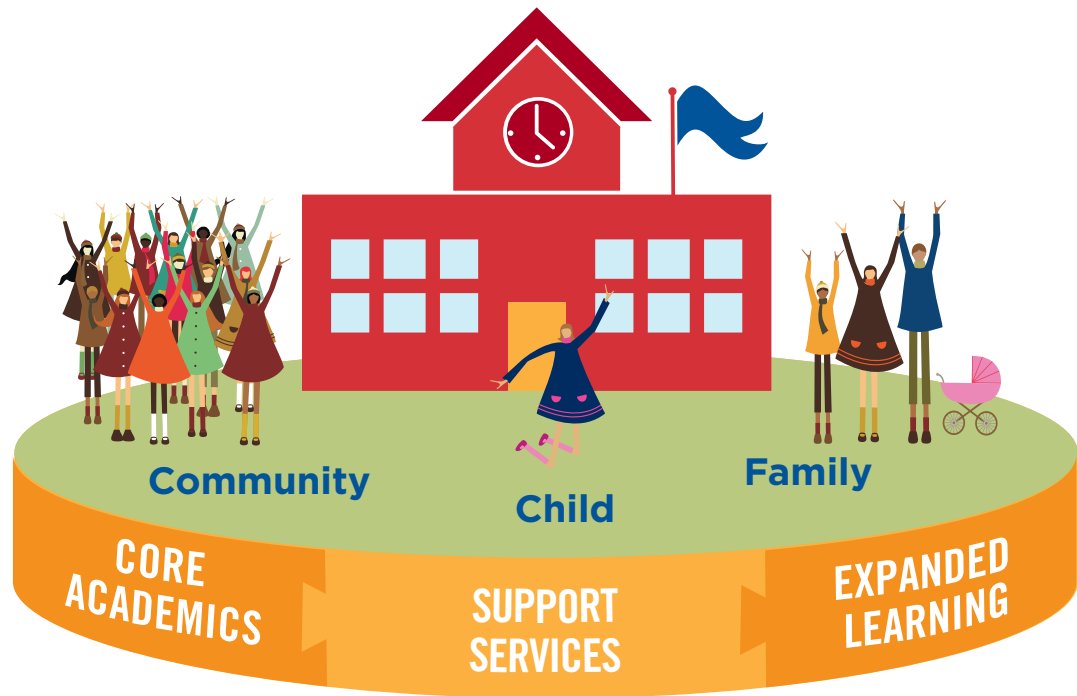

Community Schools

A NEW WAY OF TACKLING OLD PROBLEMS

Community schools provide opportunities for children, families, and communities. Partners integrate education, health, basic needs, tutoring, afterschool programs, and more to ensure kids are on track to succeed in school.

Promise Partnerships by the Numbers*:

7 PROMISE PARTNERSHIP COMMUNITIES

27 COMMUNITY SCHOOLS AND NEIGHBORHOOD CENTERS

150+ PROMISE PARTNERS

1000s OF VOLUNTEERS

80,000+ LOW-INCOME STUDENTS HAVE BEEN POSITIVELY IMPACTED IN OUR COMMUNITY